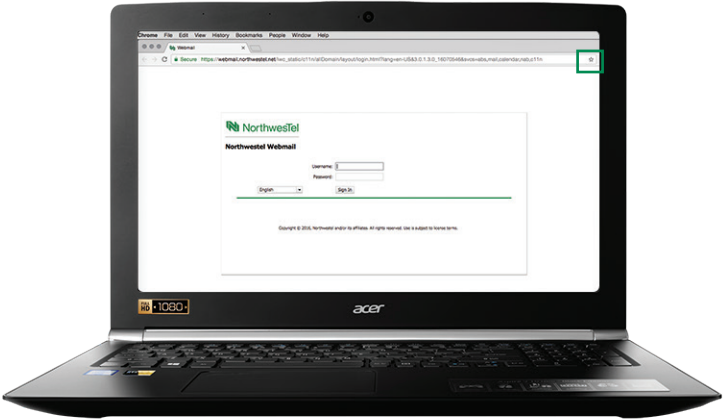

Browser

Chrome

Accessing your email

IMPORTANT NOTE:

Accessing Webmail through a browser is always secure and secure settings will not need to be updated.

You can access Webmail at **webmail.northwestel.net**. See below for instruction on how to add the Webmail portal to your browser's bookmarks.

Add to your favourites

- Go to **webmail.northwestel.ca** by typing the web address in your browser
- Click on the **star** at the top right corner of your browser
- Click **Done**

Thank you for updating your Northwestel Webmail. We're currently hard at work making your Webmail even better. We're sure you'll enjoy the new features of your improved service.